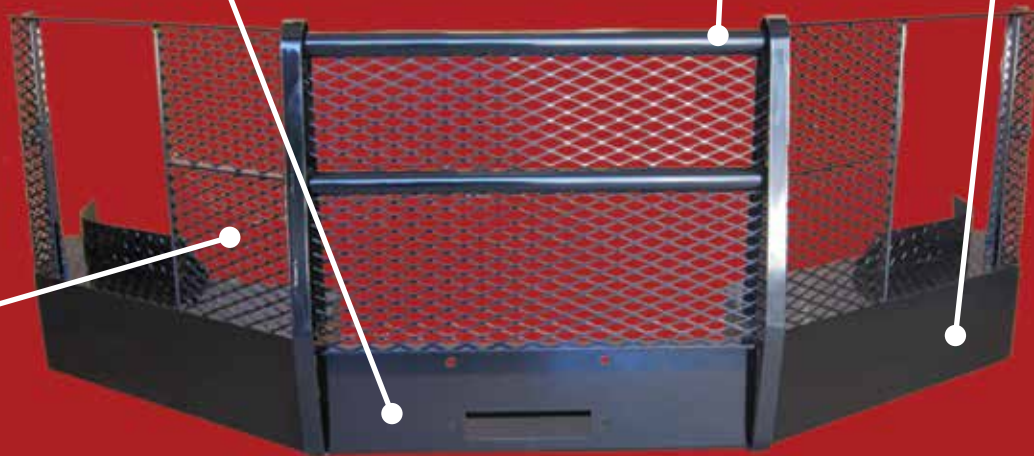

Defender II Bumper

All bumpers finished with matte black powder coating.